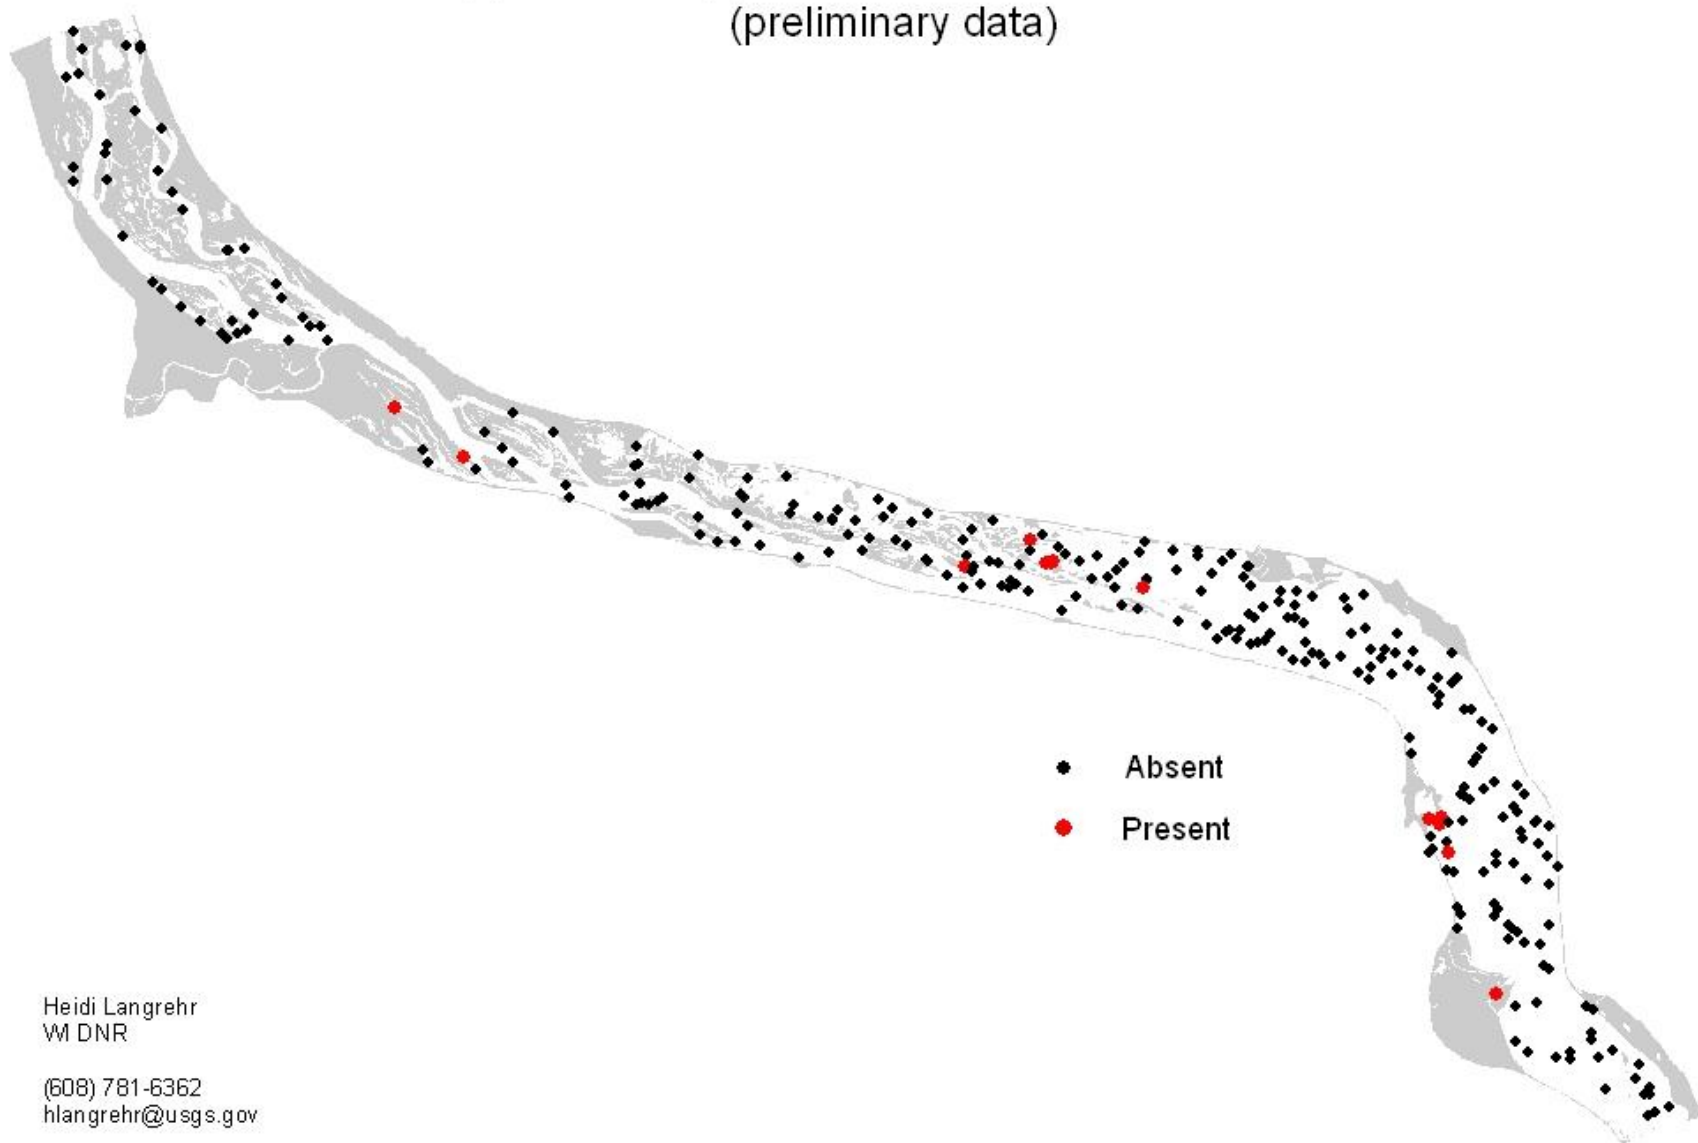

Sites where emergent macrophytes were recorded in Pool 11,  
Upper Mississippi River - UMRCC data collection  
(preliminary data)

Heidi Langrehr  
WI DNR

(608) 781-6362  
hlangrehr@usgs.gov