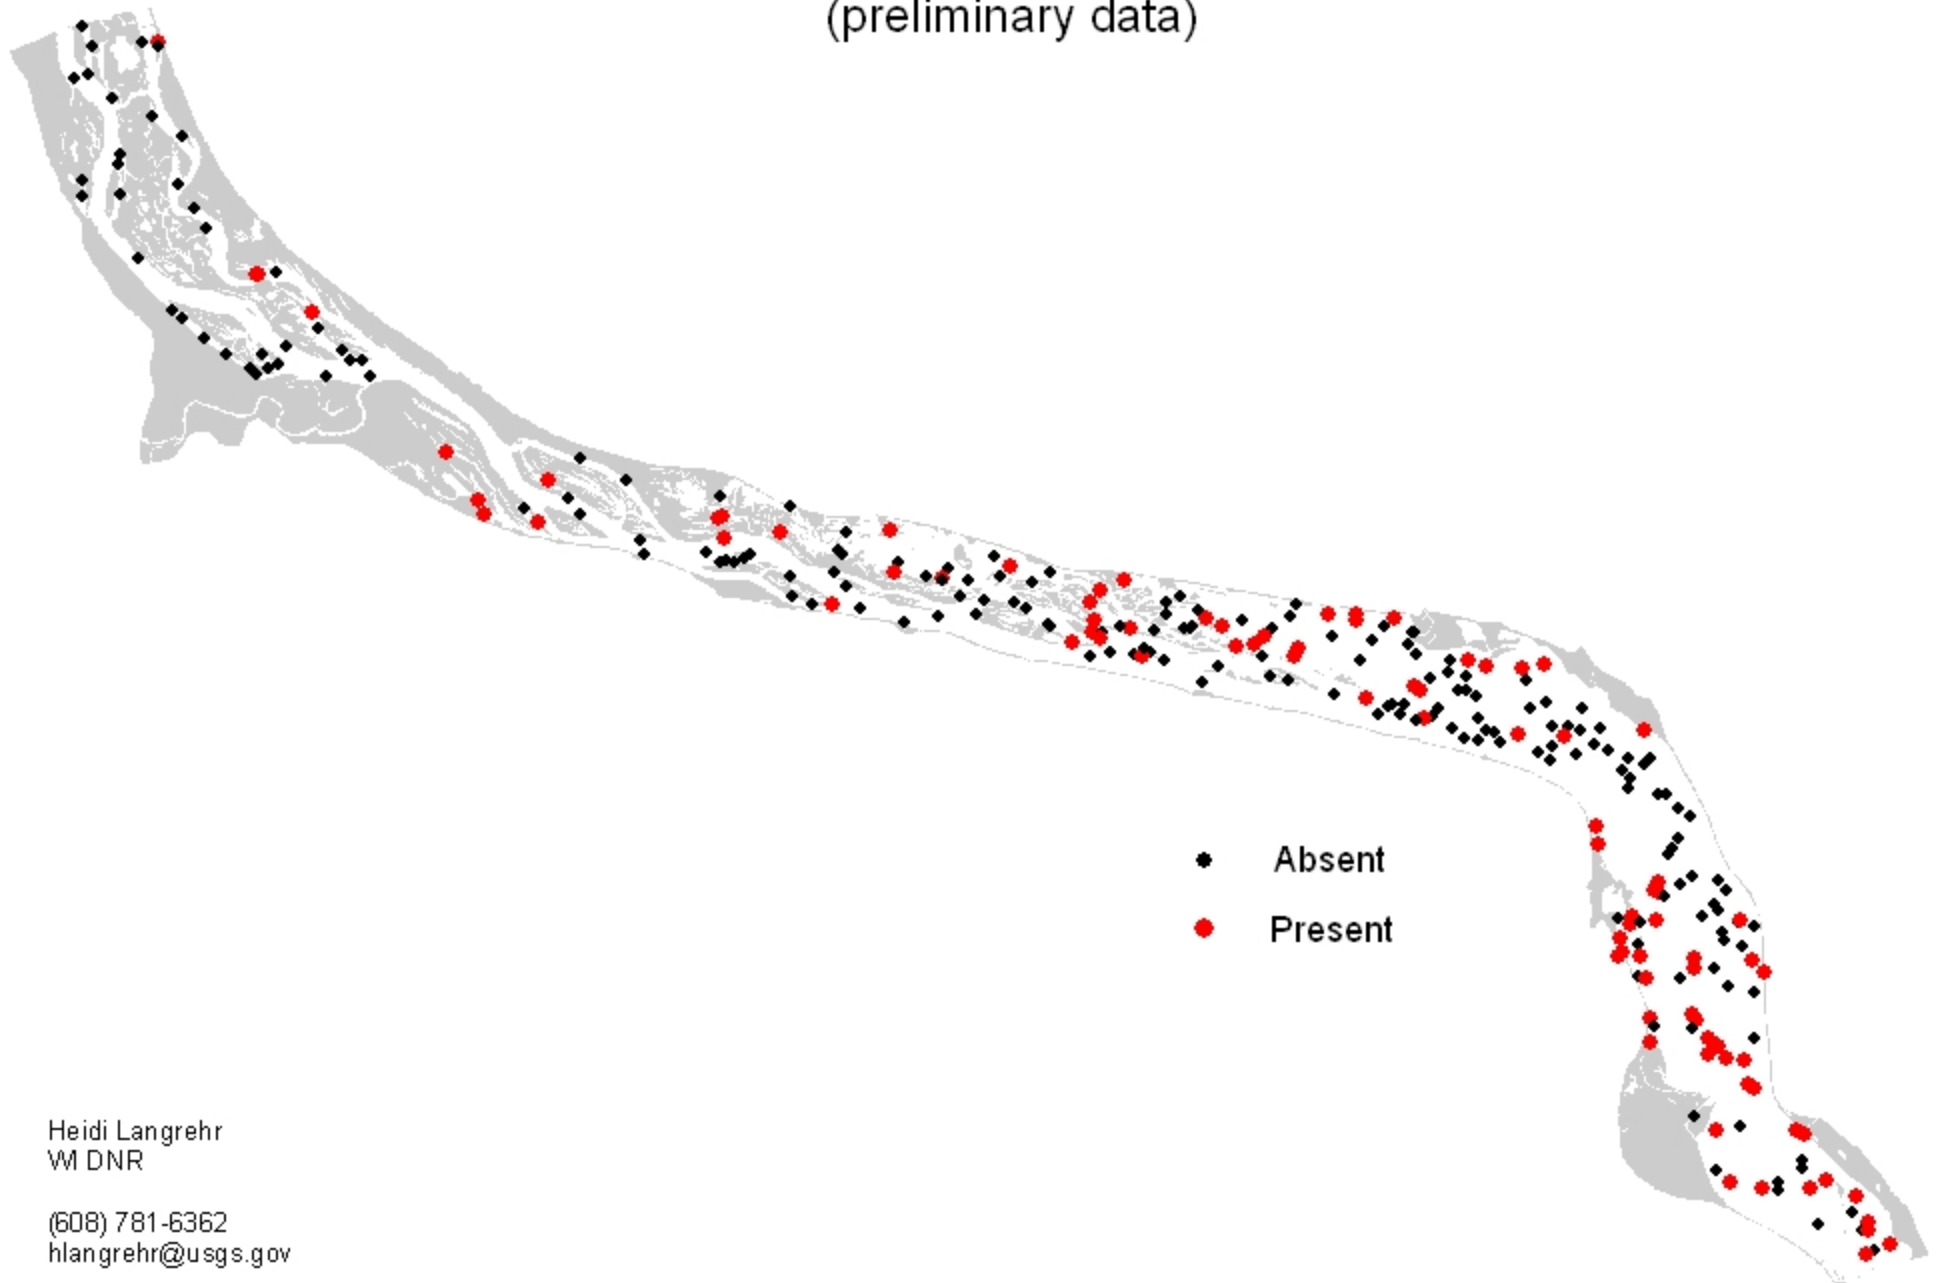

Sites where submersed macrophytes were recorded in Pool 11,
Upper Mississippi River - UMRCC data collection
(preliminary data)

Heidi Langrehr
WI DNR

(608) 781-6362
hlangrehr@usgs.gov