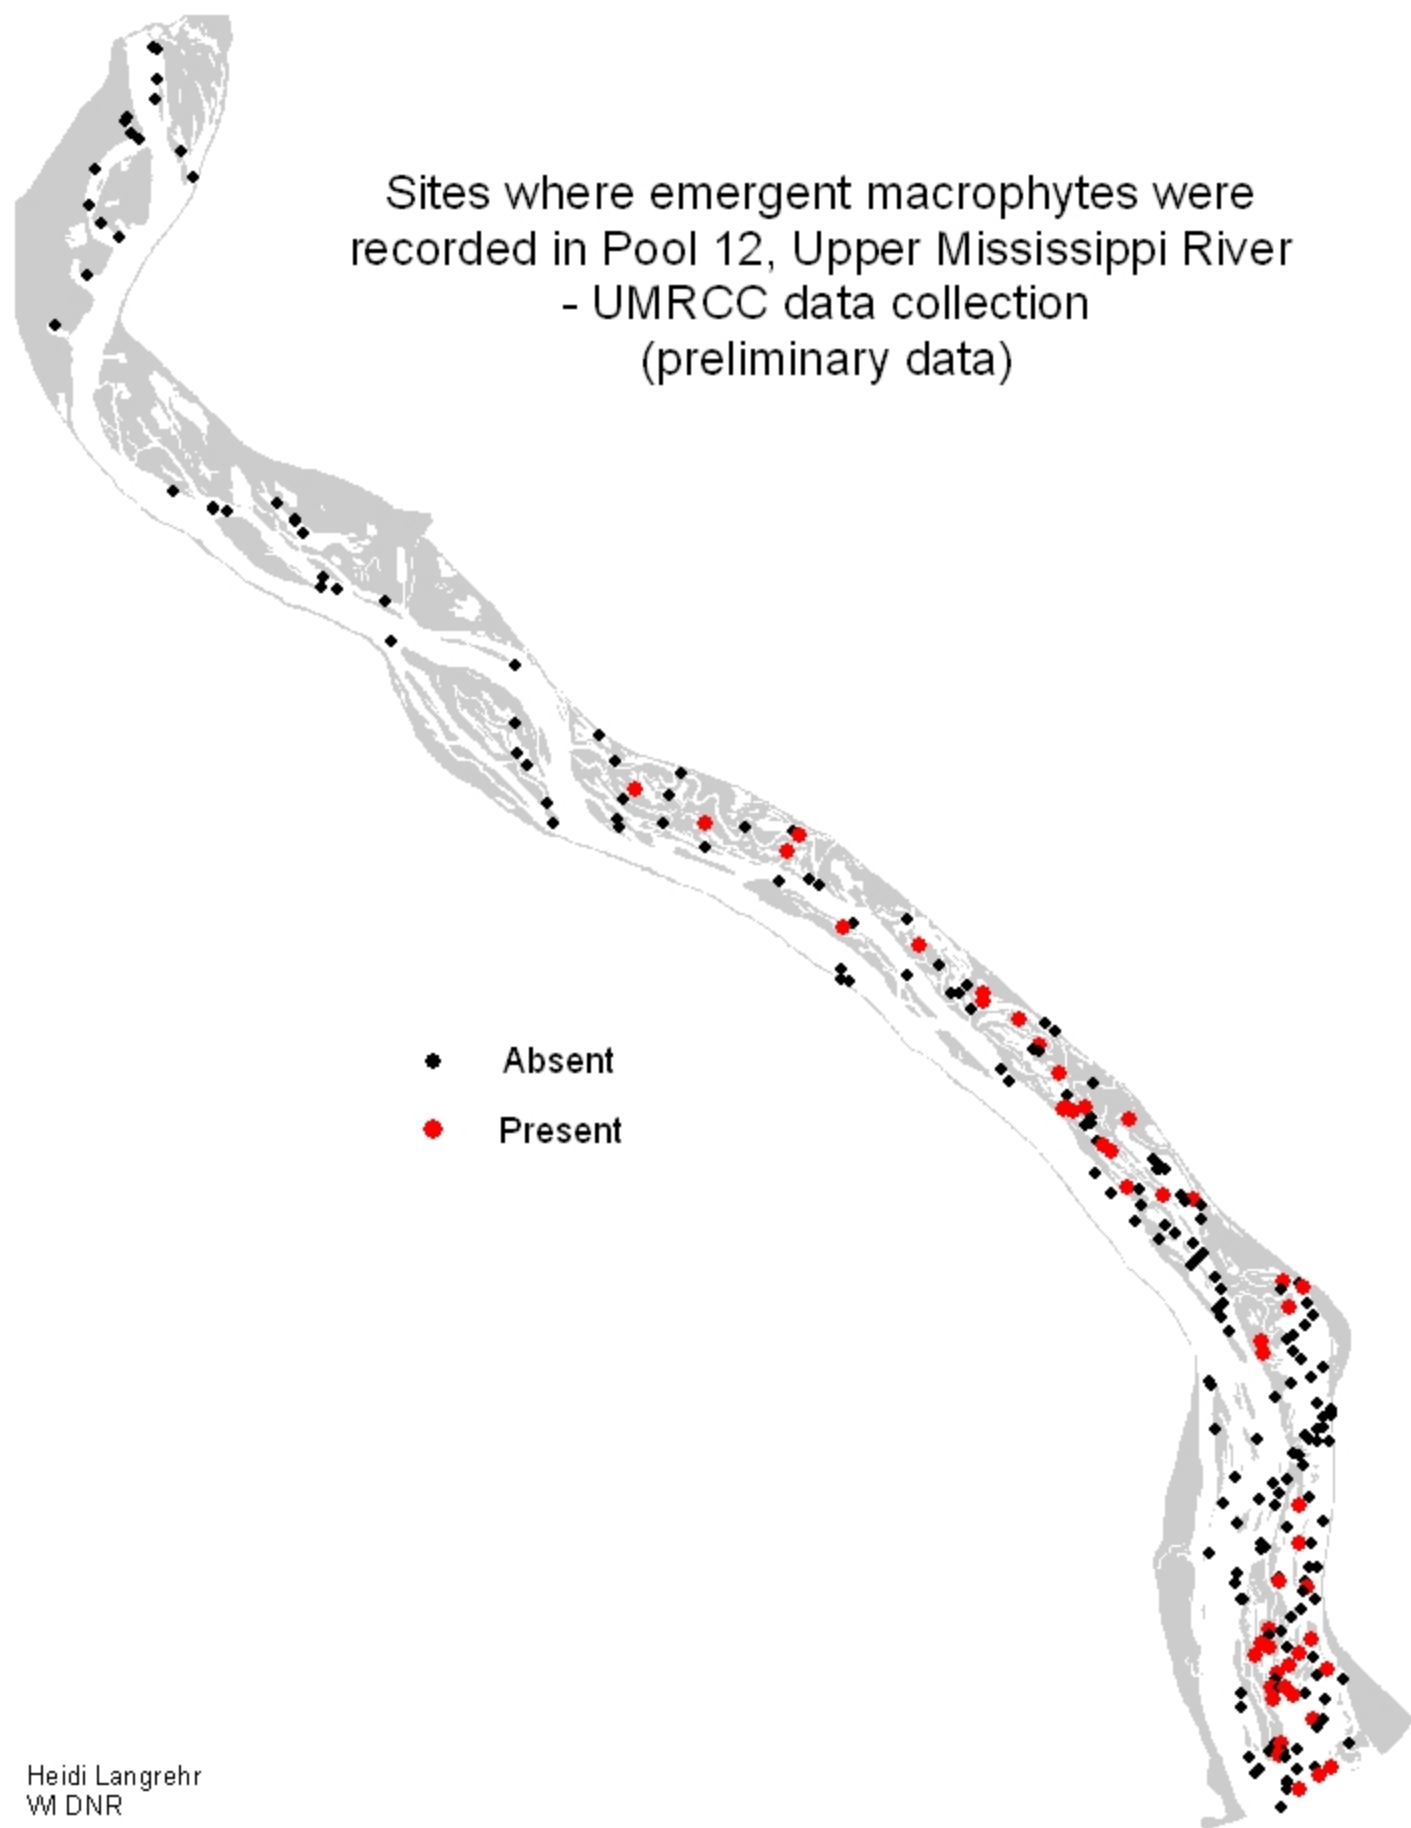

Sites where emergent macrophytes were recorded in Pool 12, Upper Mississippi River  
- UMRCC data collection  
(preliminary data)

- Absent
- Present

Heidi Langrehr  
WI DNR

(608) 781-6362  
hlangrehr@usgs.gov